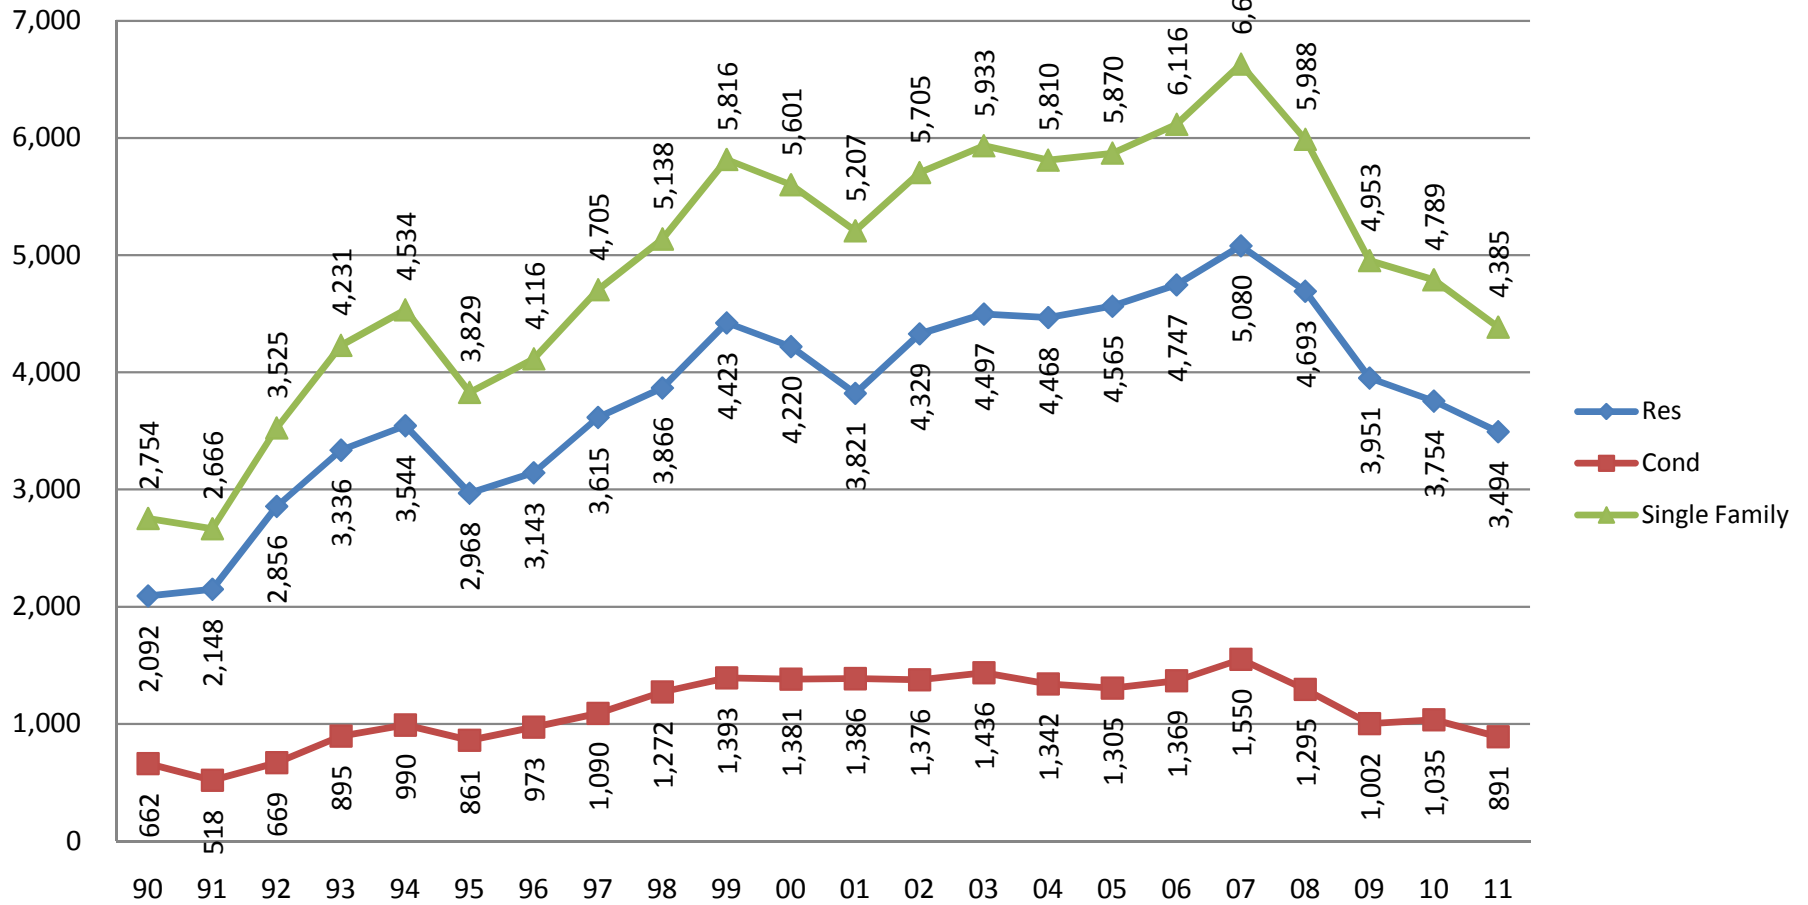

Greater Metropolitan Denver Closed Real Estate Transactions - February Year To Date